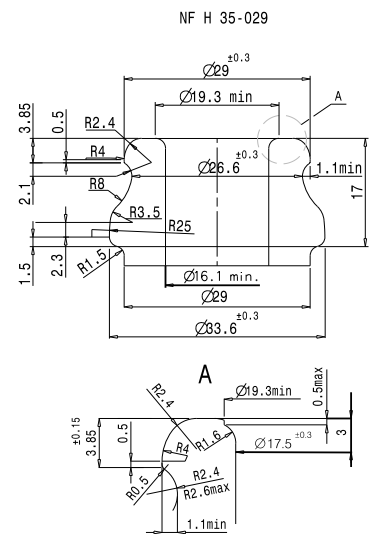

CHAMPAGNE 0.375

KMC
G L A S S

- ⊘ Champagne 0.375
- ⊘ Weight - 450 g
- ⊘ Filling CAP - 375 ml
- ⊘ Color - Olive Green
- ⊘ Diameter - 69 ± 1.2
- ⊘ Entrance bore diameter - 17.5

www.kmc.glass
sales@kmc.glass