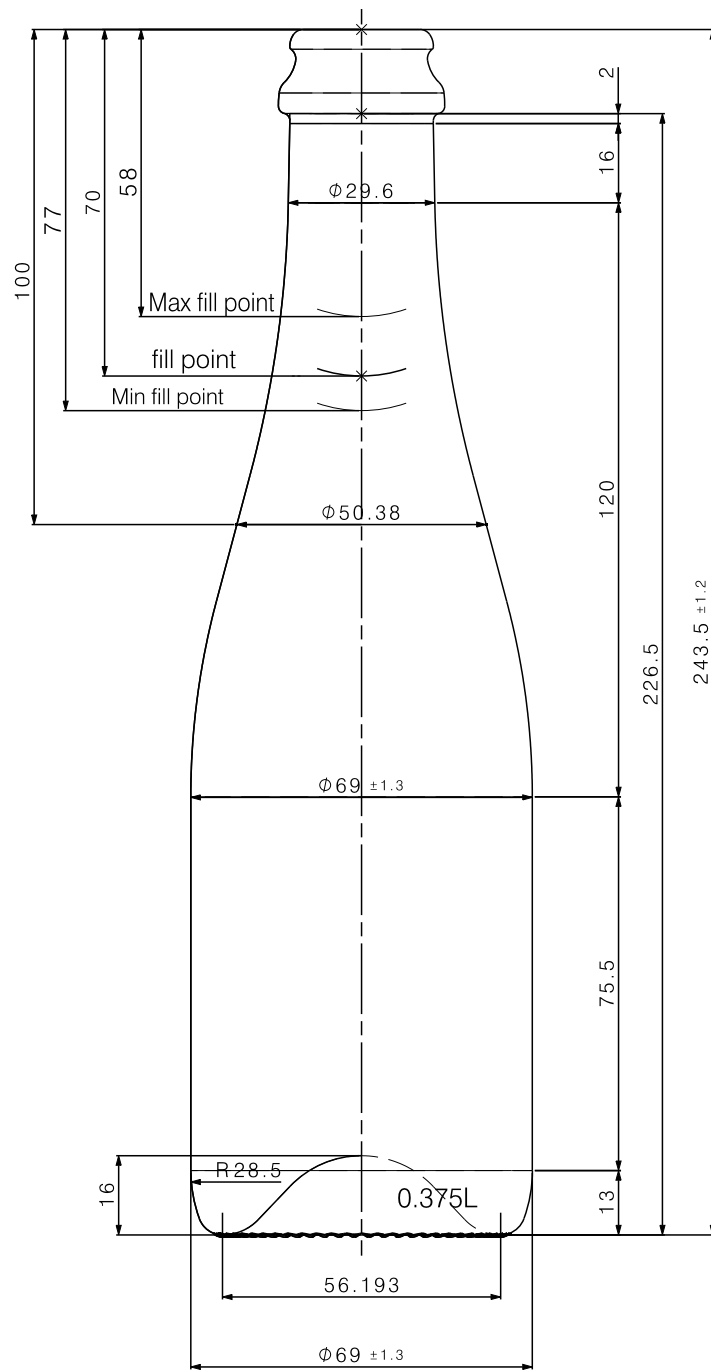

CHAMPAGNE 0.375

KMC
G L A S S

- ⊘ Champagne 0.375
- ⊘ Weight - 450 g
- ⊘ Filling CAP - 375 ml
- ⊘ Color - Olive Green
- ⊘ Diameter - 69 ± 1.2
- ⊘ Entrance bore diameter - 17.5

www.kmc.glass
sales@kmc.glass